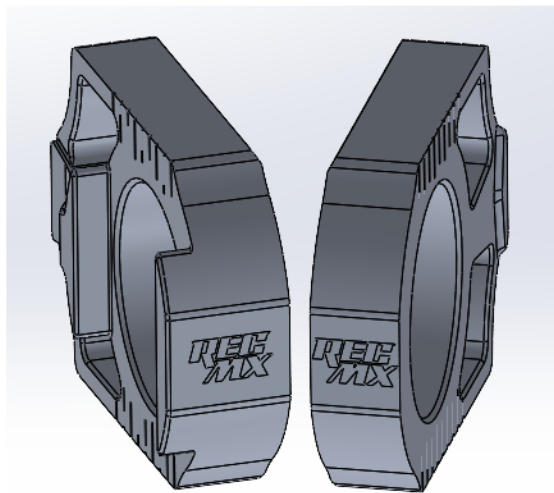

BILLET AXLE BLOCKS

2014-2024 YZ250F / 2014-2024 YZ450F / 2024 YZ450FX / 2024 WR450F
RECAB02-BL (BLUE)
RECAB02-BK (BLACK)
RECAB02-RD (RED)

INSTALLATION INSTRUCTIONS

The REC MX axle blocks are designed to be an OEM replacement. Simply replace the OEM axle blocks with the REC MX parts in the same configuration. Please refer to your owner's manual for proper torque specs. The REC MX axle blocks are designed to be reversible and can be installed with the logo facing forwards or backwards. Adjust your chain tension per your owner's manual specifications.

LEFT SIDE

RIGHT SIDE

DISCLAIMER: All REC MX products are inspected prior to packaging. Our guarantee is limited to the replacement of defective products and its components only. This limited guarantee is for manufacture defects only for 30 days from date of purchase. Buyer assumes all risk for any and all damage caused to him or herself, a third party and/or property by virtue of this product. By installing and/or using a REC MX product, you hereby accept and understand these stated terms and conditions and have followed all instructional steps. Thank you.