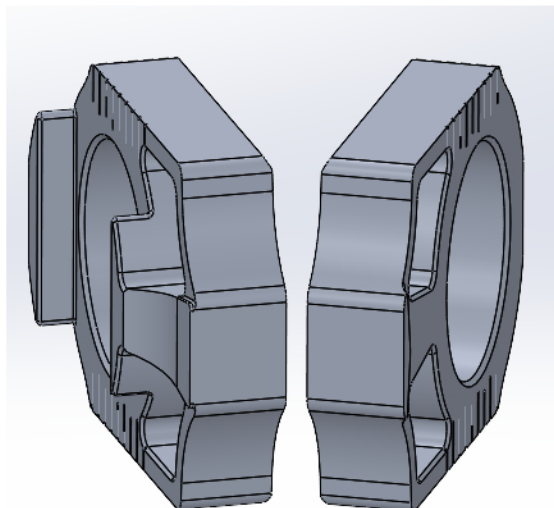

BILLET AXLE BLOCKS

2014-2024 YZ250F / 2014-2024 YZ450F / 2024 YZ450FX / 2024 WR450F
RECAB02-BL (BLUE)
RECAB02-BK (BLACK)
RECAB02-RD (RED)

INSTALLATION INSTRUCTIONS

The REC MX axle blocks are designed to be an OEM replacement. Simply replace the OEM axle blocks with the REC MX parts in the same configuration. Please refer to your owner's manual for proper torque specs. The REC MX axle blocks are designed to be reversible and can be installed with the logo facing forwards or backwards. Adjust your chain tension per your owner's manual specifications.

LEFT SIDE

RIGHT SIDE

DISCLAIMER: All REC MX products are inspected prior to packaging. Our guarantee is limited to the replacement of defective products and its components only. This limited guarantee is for manufacture defects only for 30 days from date of purchase. Buyer assumes all risk for any and all damage caused to him or herself, a third party and/or property by virtue of this product. By installing and/or using a REC MX product, you hereby accept and understand these stated terms and conditions and have followed all instructional steps. Thank you.